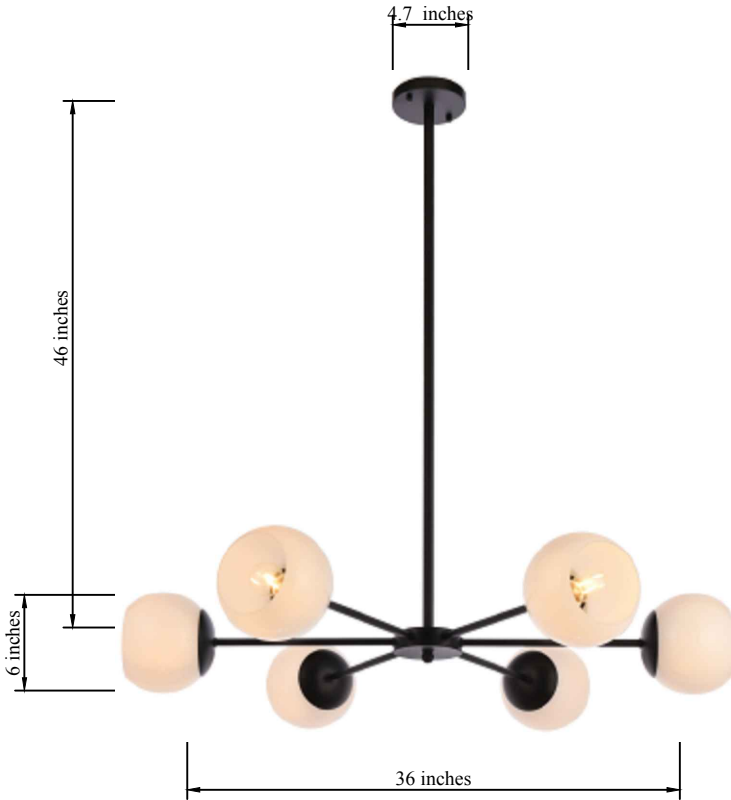

PRODUCT SPECIFICATION SHEET

BRIGGS COLLECTION

BRIGGS 6-Light Black Pendant

Black
Item No:LD643D36BK

Brass
Item No:LD643D36BR

Black & Brass
Item No:LD643D36BRK

Available Finishes

Dimensions

Canopy Size(in)	D4.7"*H1"
Chain/Rod Length	46"
Length	N/A
Width	36"
Height	6"
Maximum Height	50.8"

Specifications

Finish	3 Finishes
Material	Iron / Glass
Glass Color	White
Type	Pendant
Hanging Device	Rod
Voltage	110-125V
Dimmable	Yes
Warranty	1 Year Limited
Shipment Type	Small Parcel

Bulb / Socket

Socket Type	E26
Number of Lights	6
Wattage/Bulb	40W
Included	No

Installation

Indoor/Outdoor	Indoor
Dry/Wet/Damp	Dry
Weight	8.4 LBS
Wire Length	59"
Safety Rating	ETL Listed